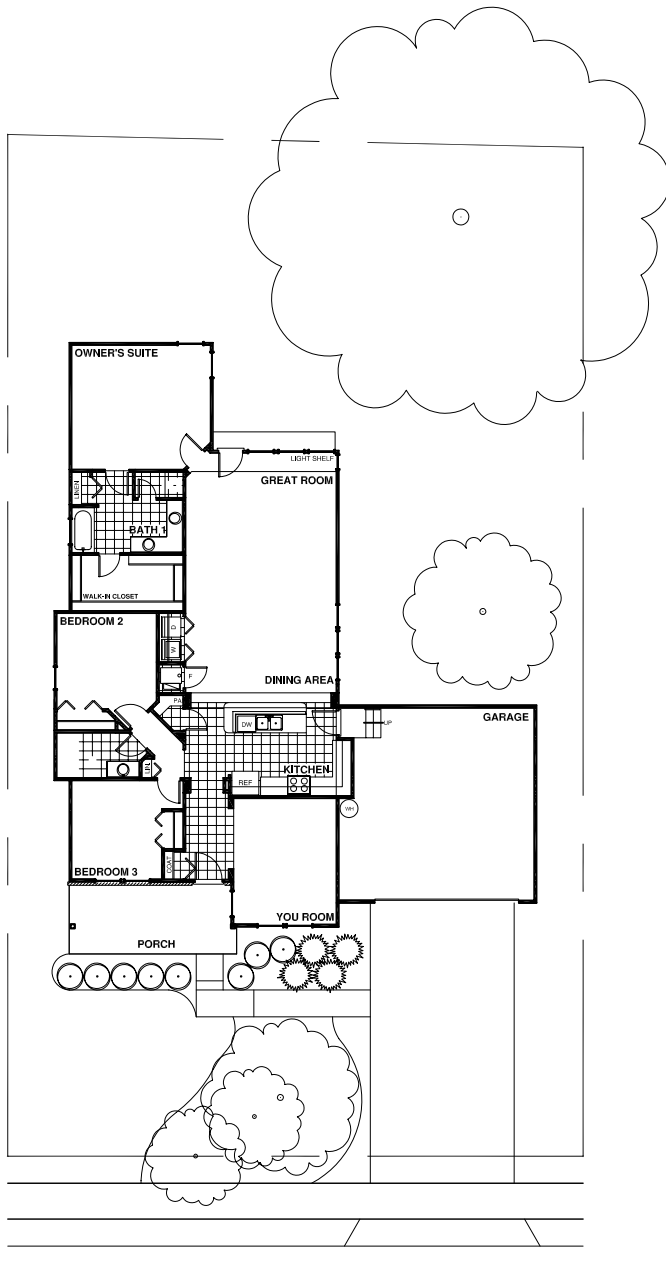

Franklin Square

**2024 Meadow View Dr., San Marcos
Lot F151— \$166,142**

Elevation F

- Beautifully wooded lot.
- Texas State Univ. is a beautiful 2 mile bike ride on tree-shaded streets.
- Dramatic 29' x 17' great room.
- Front porch.
- YOU room for whatever YOU need it for.
- Bigelow's famous \$400/yr cooling Guarantee.
- 1740 Square Feet, 3 bedrooms

Franklin Square Homes also include:

- 1380 - 1920 Sq. Ft.
- \$400/yr cooling guarantee
- 1- and 2 - story plans
- Priced from the \$140's
- 2 - 4 bedrooms, 2 1/2 bathrooms

Visit our model homes at Blanco River Village