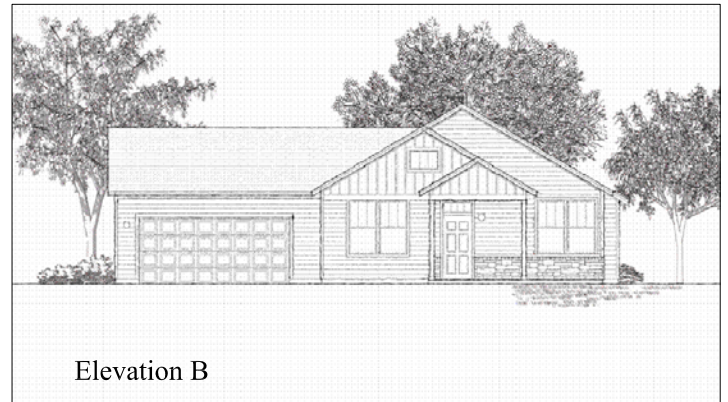

2022 Hearthstone, San Marcos  
Lot H231— \$170,142

- Heavily wooded lot backing up to ravine.
- Texas State Univ. is a beautiful 2 mile bike ride on tree-shaded streets.
- Dramatic 29' x 17' great room overlooking woods and ravine.
- Large rear covered porch overlooking woods and ravine.
- Front porch.
- YOU room for whatever YOU need it for.
- Luxury bath with garden tub, Texas-sized glass-walled shower stall and double bowl vanity.
- 1740 Square Feet, 3 bedrooms

Franklin Square Homes also include:

- 1380 - 1920 Sq. Ft.
- \$400/yr cooling guarantee
- 1- and 2 - story plans
- Priced from the \$140's
- 2 - 4 bedrooms, 2 1/2 bathrooms

Visit our model homes at **Blanco River Village**