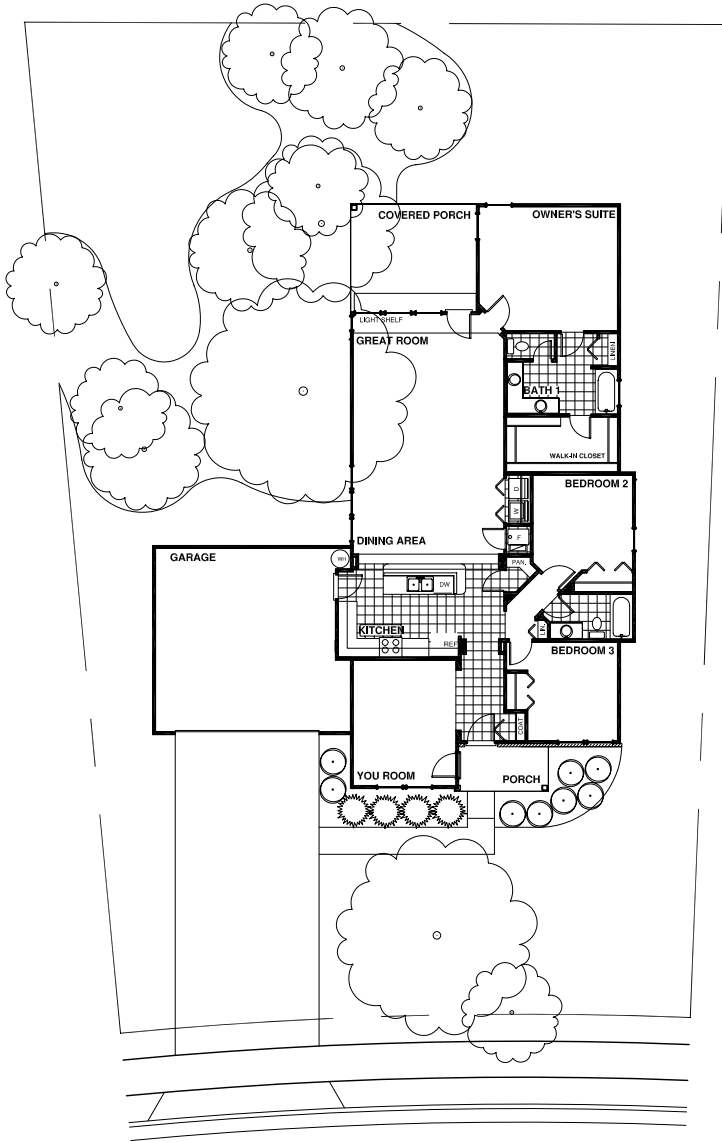

2022 Hearthstone, San Marcos  
Lot H231— \$170,142

- Heavily wooded lot backing up to ravine.
- Texas State Univ. is a beautiful 2 mile bike ride on tree-shaded streets.
- Dramatic 29' x 17' great room overlooking woods and ravine.
- Large rear covered porch overlooking woods and ravine.
- Front porch.
- YOU room for whatever YOU need it for.
- Luxury bath with garden tub, Texas-sized glass-walled shower stall and double bowl vanity.
- 1740 Square Feet, 3 bedrooms

Franklin Square Homes also include:

- 1380 - 1920 Sq. Ft.
- \$400/yr cooling guarantee
- 1- and 2 - story plans
- Priced from the \$140's
- 2 - 4 bedrooms, 2 1/2 bathrooms

Visit our model homes at **Blanco River Village**