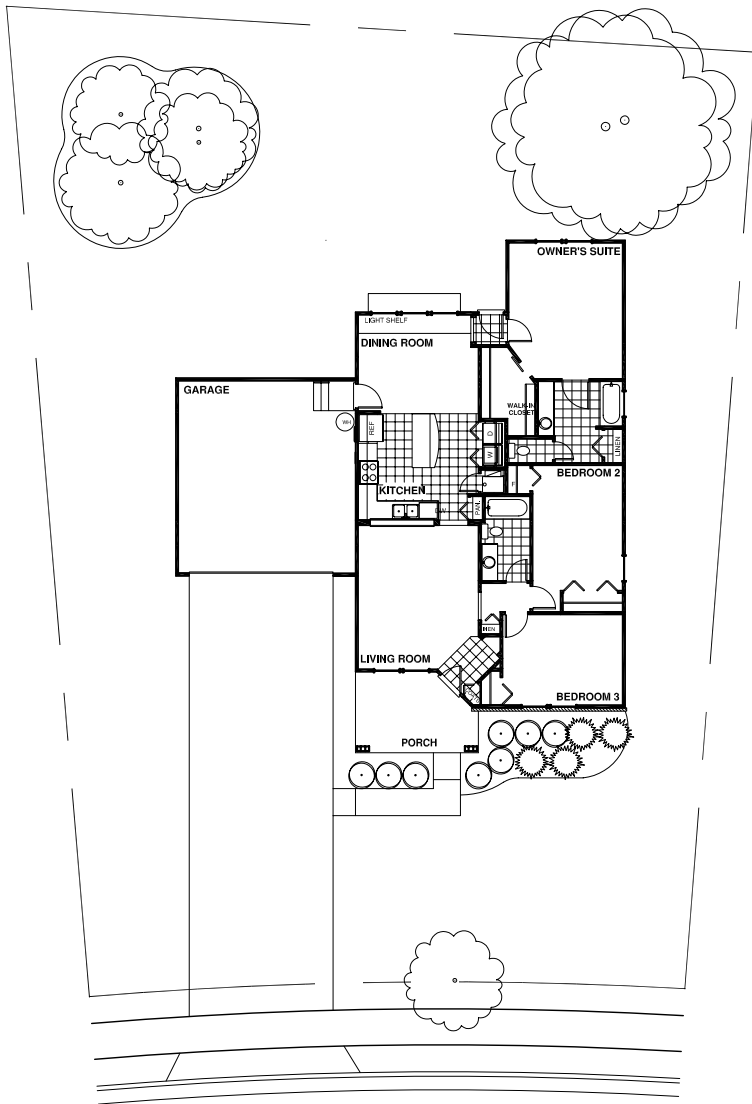

Franklin  Square

2018 Hearthstone, San Marcos
Lot H241— \$152,154

Elevation C

- Beautifully wooded lot backing up to wooded ravine.
- Texas State Univ. is a beautiful 2 mile bike ride on tree-shaded streets.
- Kitchen and dinning room overlooking the woods and ravine.
- Craftsman front porch.
- Bigelow's famous \$400/yr cooling Guarantee.
- 1380 Square Feet, 3 bedrooms

Franklin Square Homes also include:

- 1380 - 1920 Sq. Ft.
- \$400/yr cooling guarantee
- 1- and 2 - story plans
- Priced from the \$140's
- 2 - 4 bedrooms, 2 1/2 bathrooms

Visit our model homes at **Blanco River Village**