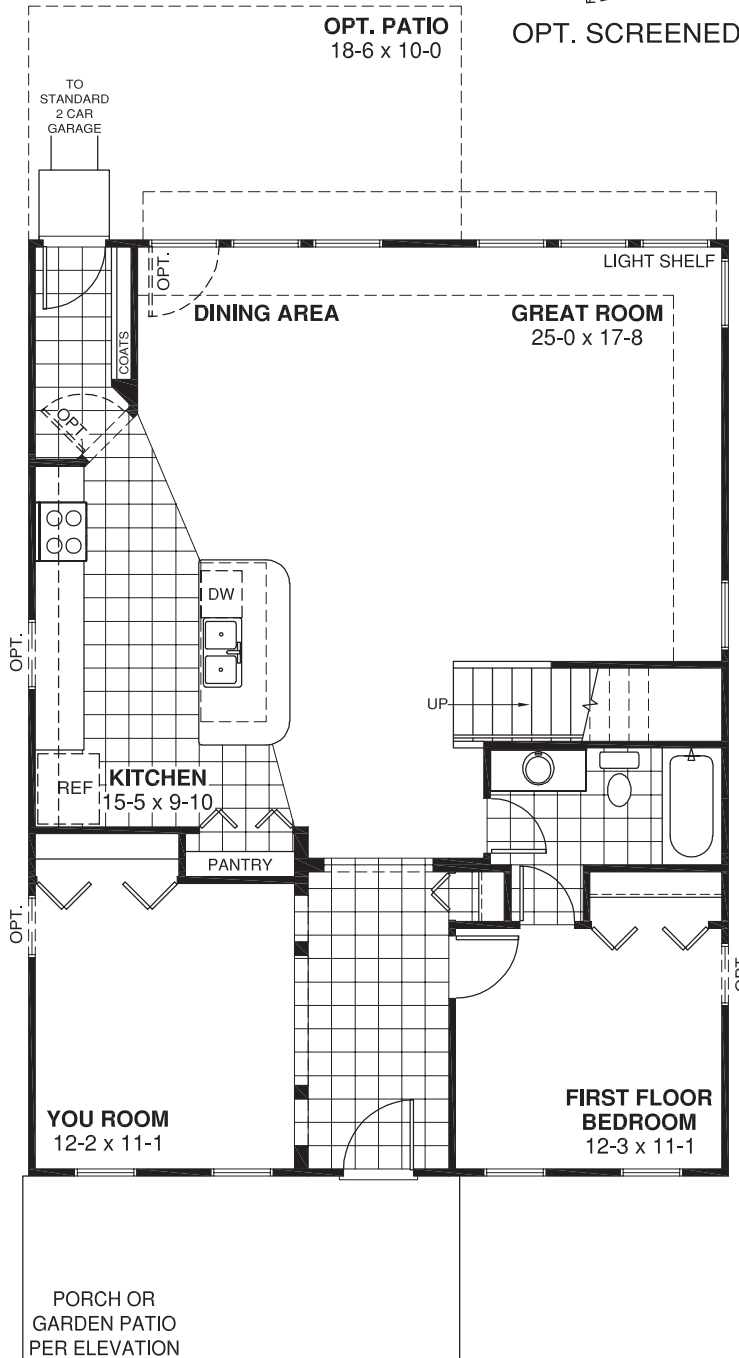

The David Moore II

Co-Founder of Kyle

Bigelow Homes

OPT. SCREENED-IN PORCH

OPT. COVERED PORCH

FIRST FLOOR PLAN

OPT. FULL LITE DOOR
TO YOU ROOM

OPT. FRENCH DOORS
TO YOU ROOM

The David Moore II

Co-Founder of Kyle

Bigelow Homes

SECOND FLOOR PLAN