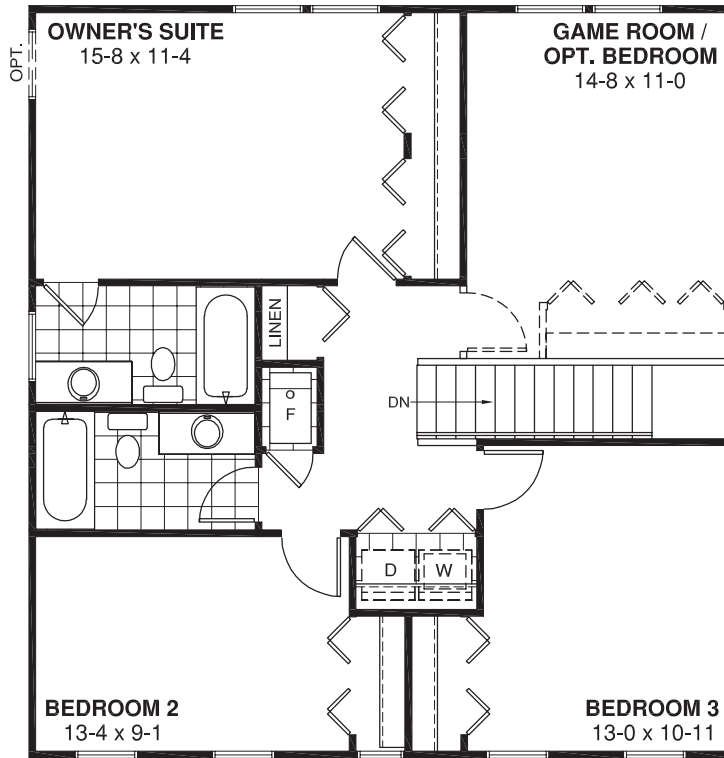

The John Bunton II

Patriot, Statesman and Cattle Rancher (1807-1879)

Bigelow Homes

OPT. COVERED PORCH

OPT. SCREENED-IN PORCH

FIRST FLOOR PLAN

OPT. WALL OPENING
TO YOU ROOM

OPT. FRENCH DOORS
TO YOU ROOM

OPT. FULL LITE DOOR
TO YOU ROOM

The John Bunton II

Patriot, Statesman and Cattle Rancher (1807-1879)

Bigelow Homes

SECOND FLOOR PLAN AA

SECOND FLOOR PLAN BB